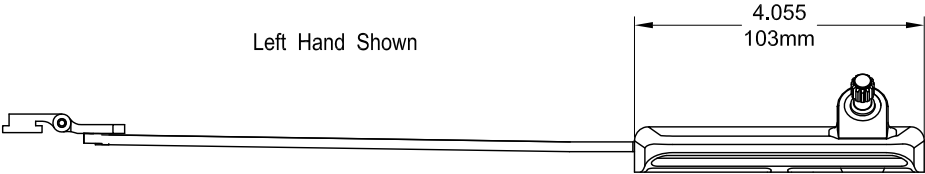

Traditional Case Awning Operator

Left Hand Shown

Profile Cut Out

Product Name	Part Number	" A "
Traditional Case Single Arm Awning Operator 7.5" , RH	132104 - RZ75A	7.5 "
Traditional Case Single Arm Awning Operator 7.5" , LH	132104 - LZ75A	7.5 "
Traditional Case Single Arm Awning Operator 9.5" , RH	132104 - RZ95A	9.5 "
Traditional Case Single Arm Awning Operator 9.5" , LH	132104 - LZ95A	9.5 "
Traditional Case Single Arm Awning Operator 13.5" , RH	132104 - RZ135A	13.5 "
Traditional Case Single Arm Awning Operator 13.5" , LH	132104 - LZ135A	13.5 "

Single Arm Operator Track

Part Number	" A "	" B "	Material
70054	9.5"	8.87"	SST
70055	13.75"	13.12"	SST
70056	17.795"	17.165"	SST