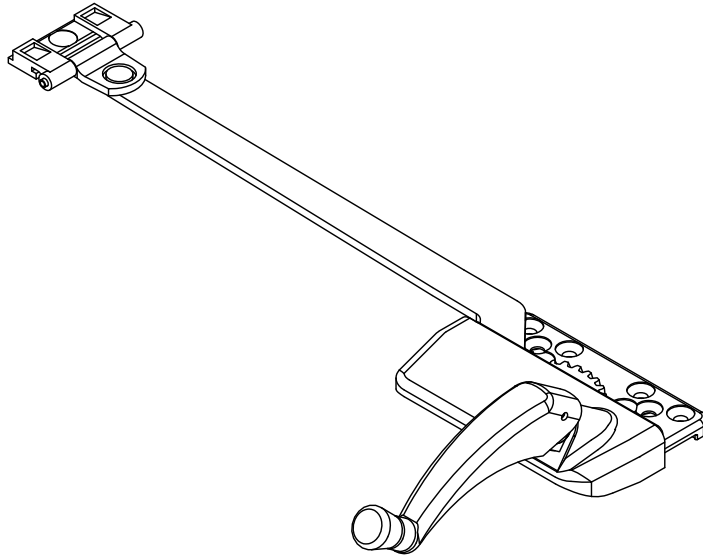

Traditional Case Awning Operator

Left Hand Shown

Profile Cut Out

Product Name	Part Number	" A "
Traditional Case Single Arm Awning Operator 7.5" , RH	132104 - RZ75A	7.5 "
Traditional Case Single Arm Awning Operator 7.5" , LH	132104 - LZ75A	7.5 "
Traditional Case Single Arm Awning Operator 9.5" , RH	132104 - RZ95A	9.5 "
Traditional Case Single Arm Awning Operator 9.5" , LH	132104 - LZ95A	9.5 "
Traditional Case Single Arm Awning Operator 13.5" , RH	132104 - RZ135A	13.5 "
Traditional Case Single Arm Awning Operator 13.5" , LH	132104 - LZ135A	13.5 "

Single Arm Operator Track

Part Number	" A "	" B "	Material
70054	9.5"	8.87"	SST
70055	13.75"	13.12"	SST
70056	17.795"	17.165"	SST