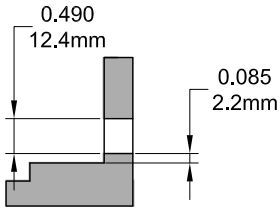

Traditional Case Awning Operator

Left Hand Shown

Profile Cut Out

Product Name	Part Number	" A "
Traditional Case Single Arm Awning Operator 7.5" , RH	132104 - RZ75A	7.5 "
Traditional Case Single Arm Awning Operator 7.5" , LH	132104 - LZ75A	7.5 "
Traditional Case Single Arm Awning Operator 9.5" , RH	132104 - RZ95A	9.5 "
Traditional Case Single Arm Awning Operator 9.5" , LH	132104 - LZ95A	9.5 "
Traditional Case Single Arm Awning Operator 13.5" , RH	132104 - RZ135A	13.5 "
Traditional Case Single Arm Awning Operator 13.5" , LH	132104 - LZ135A	13.5 "

Single Arm Operator Track

Part Number	" A "	" B "	Material
70054	9.5"	8.87"	SST
70055	13.75"	13.12"	SST
70056	17.795"	17.165"	SST