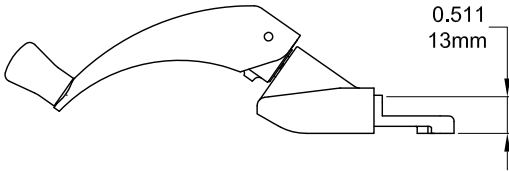

Traditional Case Awning Operator

Left Hand Shown

Profile Cut Out

Product Name	Part Number	" A "
Traditional Case Single Arm Awning Operator 7.5" , RH	132104 - RZ75A	7.5 "
Traditional Case Single Arm Awning Operator 7.5" , LH	132104 - LZ75A	7.5 "
Traditional Case Single Arm Awning Operator 9.5" , RH	132104 - RZ95A	9.5 "
Traditional Case Single Arm Awning Operator 9.5" , LH	132104 - LZ95A	9.5 "
Traditional Case Single Arm Awning Operator 13.5" , RH	132104 - RZ135A	13.5 "
Traditional Case Single Arm Awning Operator 13.5" , LH	132104 - LZ135A	13.5 "

Single Arm Operator Track

Part Number	" A "	" B "	Material
70054	9.5"	8.87"	SST
70055	13.75"	13.12"	SST
70056	17.795"	17.165"	SST