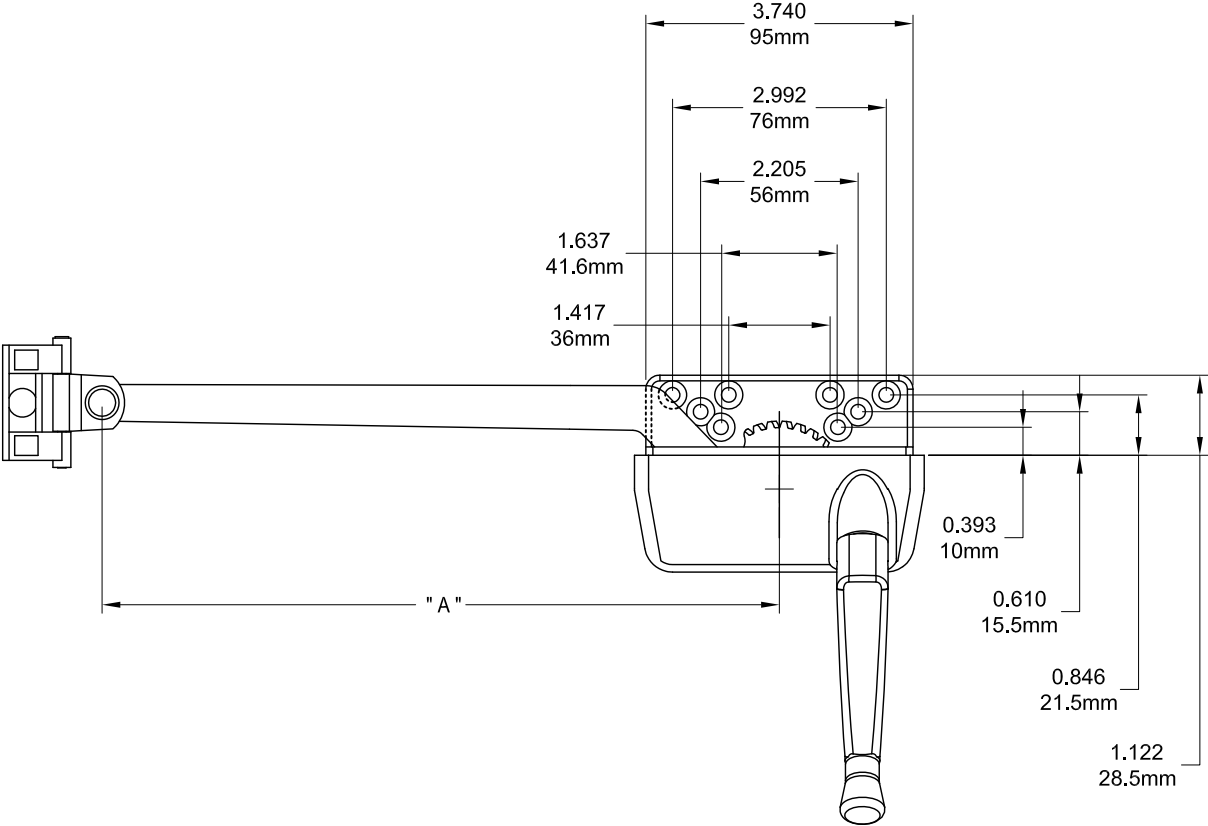

Traditional Case Awning Operator

Left Hand Shown

Profile Cut Out

Product Name	Part Number	" A "
Traditional Case Single Arm Awning Operator 7.5" , RH	132104 - RZ75A	7.5 "
Traditional Case Single Arm Awning Operator 7.5" , LH	132104 - LZ75A	7.5 "
Traditional Case Single Arm Awning Operator 9.5" , RH	132104 - RZ95A	9.5 "
Traditional Case Single Arm Awning Operator 9.5" , LH	132104 - LZ95A	9.5 "
Traditional Case Single Arm Awning Operator 13.5" , RH	132104 - RZ135A	13.5 "
Traditional Case Single Arm Awning Operator 13.5" , LH	132104 - LZ135A	13.5 "

Single Arm Operator Track

Part Number	" A "	" B "	Material
70054	9.5"	8.87"	SST
70055	13.75"	13.12"	SST
70056	17.795"	17.165"	SST