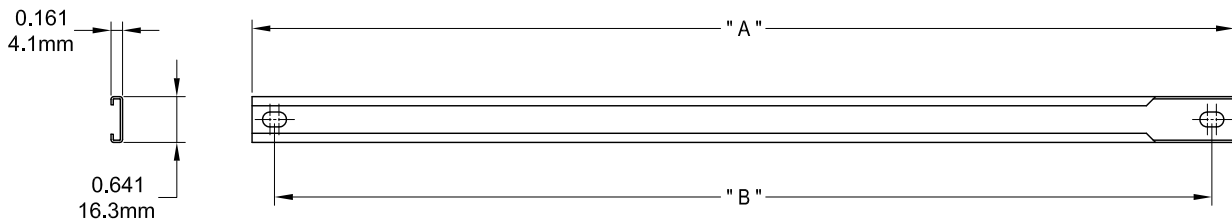

Traditional Case Awning Operator

Left Hand Shown

Profile Cut Out

Product Name	Part Number	" A "
Traditional Case Single Arm Awning Operator 7.5" , RH	132104 - RZ75A	7.5 "
Traditional Case Single Arm Awning Operator 7.5" , LH	132104 - LZ75A	7.5 "
Traditional Case Single Arm Awning Operator 9.5" , RH	132104 - RZ95A	9.5 "
Traditional Case Single Arm Awning Operator 9.5" , LH	132104 - LZ95A	9.5 "
Traditional Case Single Arm Awning Operator 13.5" , RH	132104 - RZ135A	13.5 "
Traditional Case Single Arm Awning Operator 13.5" , LH	132104 - LZ135A	13.5 "

Single Arm Operator Track

Part Number	" A "	" B "	Material
70054	9.5"	8.87"	SST
70055	13.75"	13.12"	SST
70056	17.795"	17.165"	SST