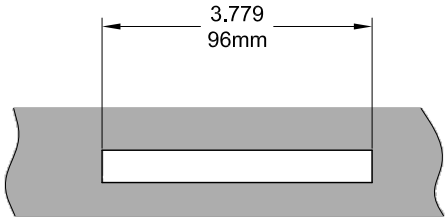

Traditional Case Awning Operator

Left Hand Shown

Profile Cut Out

Product Name	Part Number	" A "
Traditional Case Single Arm Awning Operator 7.5" , RH	132104 - RZ75A	7.5 "
Traditional Case Single Arm Awning Operator 7.5" , LH	132104 - LZ75A	7.5 "
Traditional Case Single Arm Awning Operator 9.5" , RH	132104 - RZ95A	9.5 "
Traditional Case Single Arm Awning Operator 9.5" , LH	132104 - LZ95A	9.5 "
Traditional Case Single Arm Awning Operator 13.5" , RH	132104 - RZ135A	13.5 "
Traditional Case Single Arm Awning Operator 13.5" , LH	132104 - LZ135A	13.5 "

Single Arm Operator Track

Part Number	" A "	" B "	Material
70054	9.5"	8.87"	SST
70055	13.75"	13.12"	SST
70056	17.795"	17.165"	SST